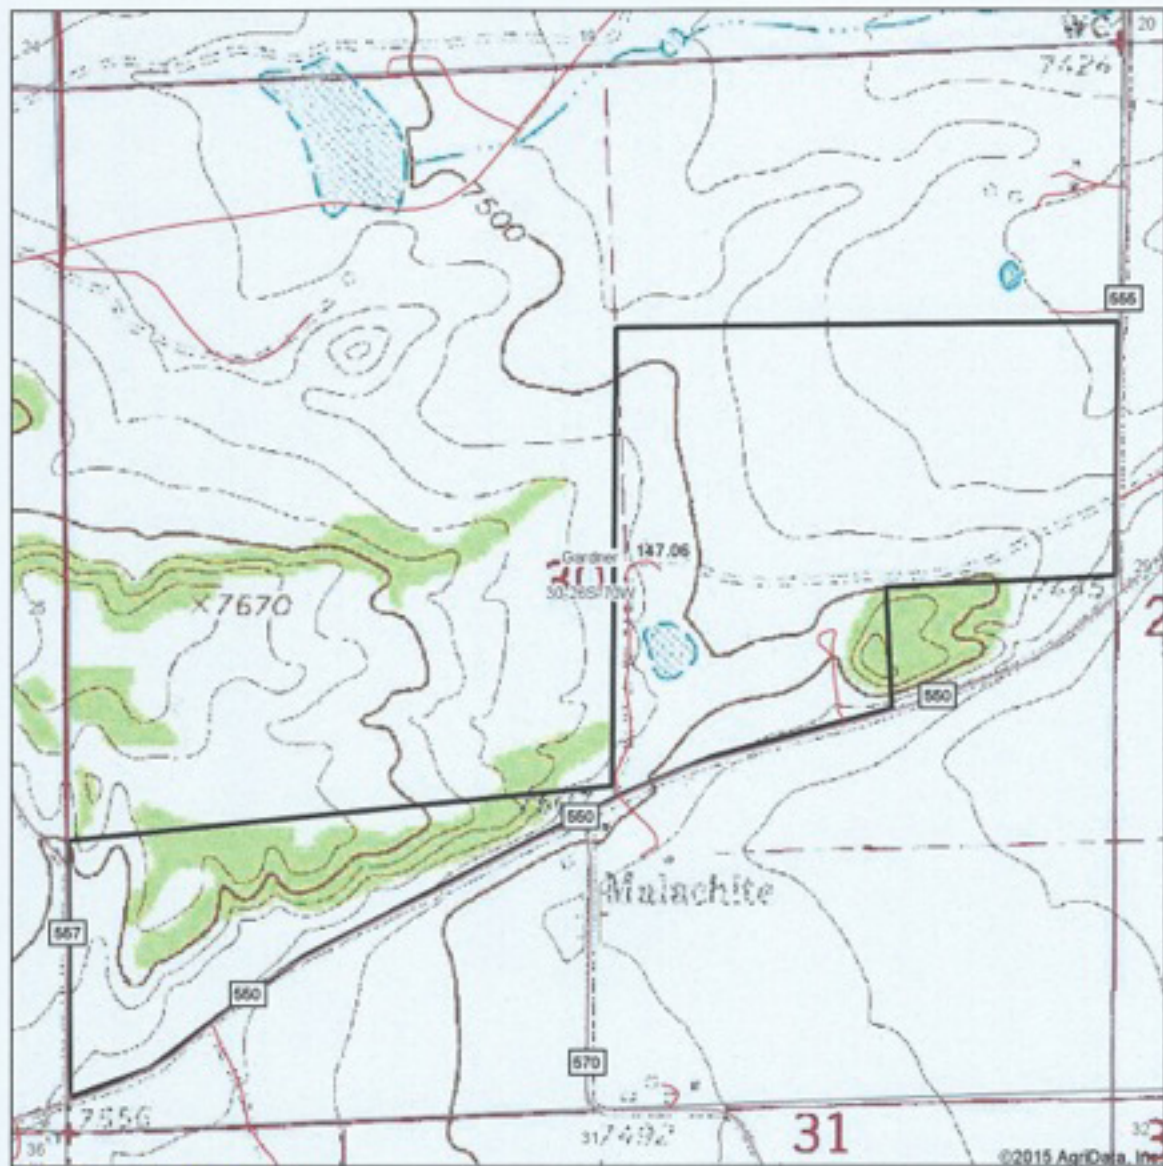

Topography Map

map center: 37° 45' 29.14, 105° 15' 42.72

0ft 840ft 1680ft

30-26S-70W
Huerfano County
Colorado

REATA REALTY
Larry Mapes
O: (719) 738-1830
C: (719) 829-0058
*CO Licensed Broker
*State Cert. Appraiser

Maps Provided By
surety
© Aardata, Inc. 2015 www.Aardata.com